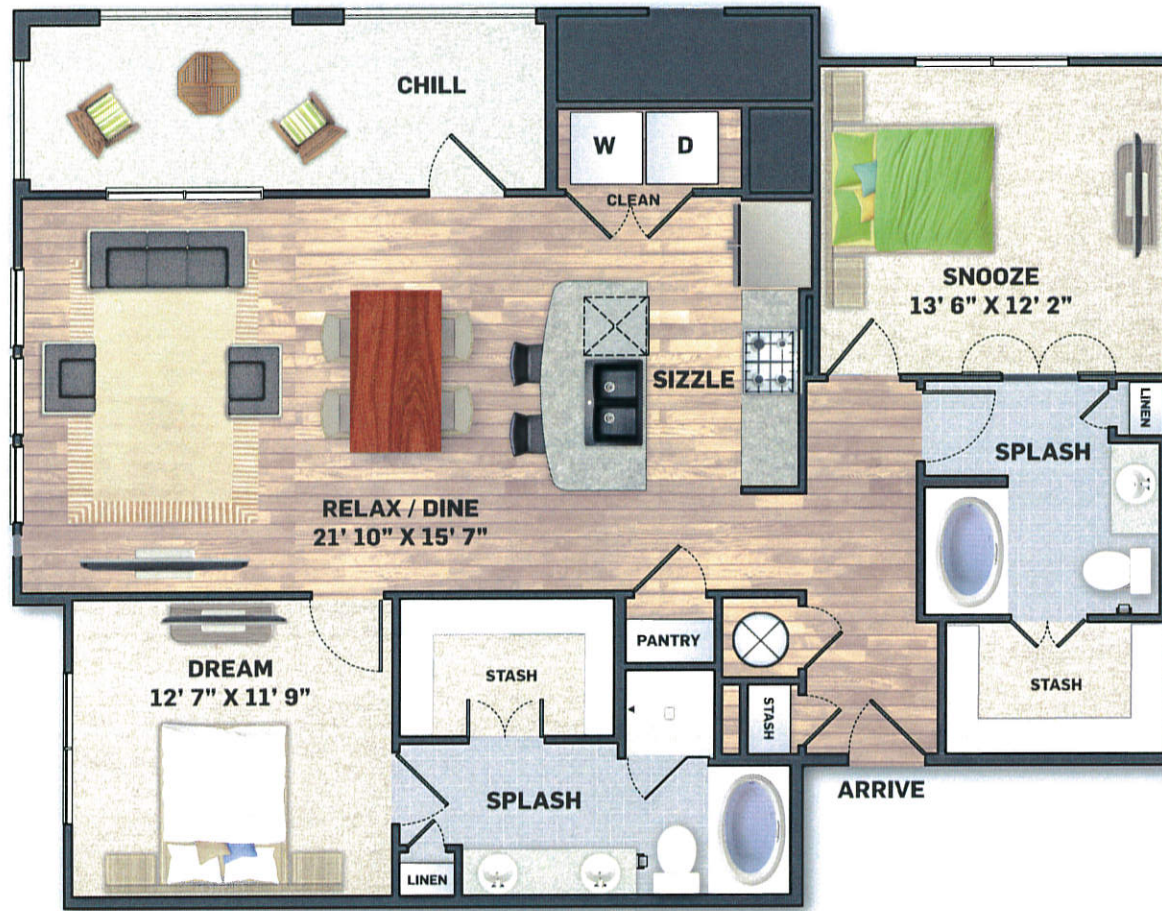

B 3.1
 2 BEDROOM
 2 BATH
 1294 SF

PATIO SIZE MAY VARY ON SELECT UNITS

6000 WEST RAYFORD ROAD | SPRING, TX. 77389 | 281 351-2711 | ALEXANAUBURNLAKES.COM