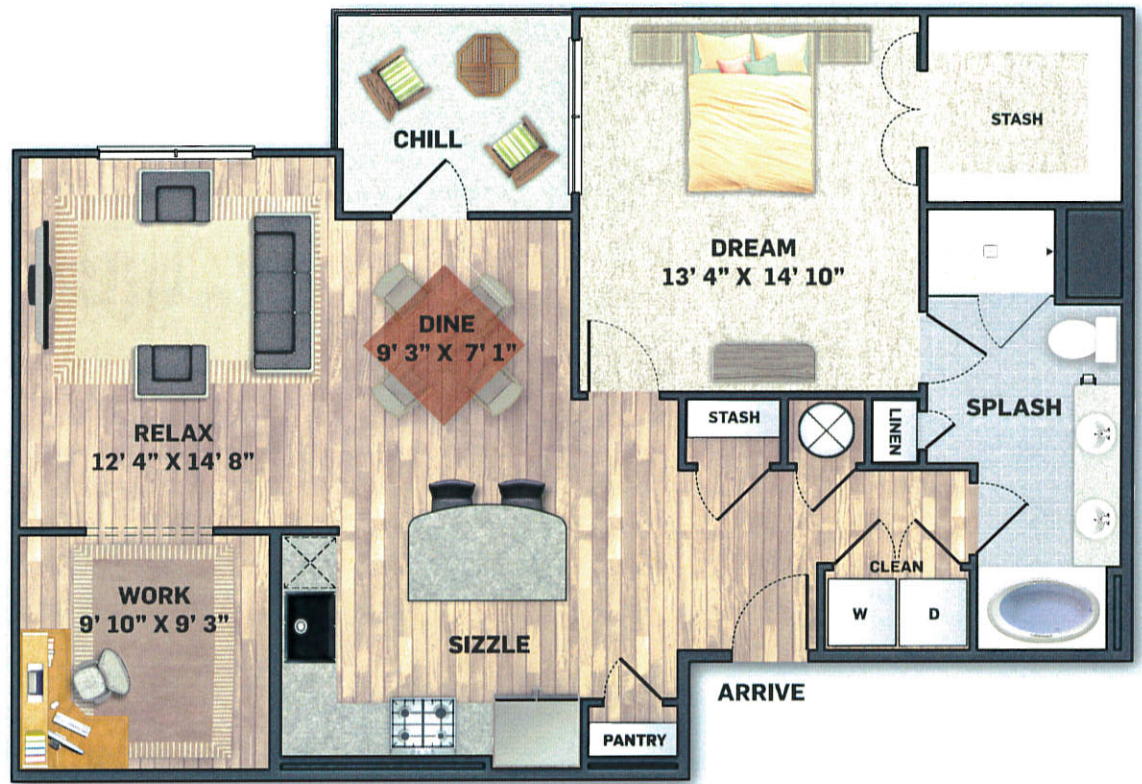

**A4**  
 1 BEDROOM  
 1 BATH  
 STUDY  
 1117 SF

PATIO SIZE MAY VARY ON SELECT UNITS

6000 WEST RAYFORD ROAD | SPRING, TX. 77389 | 281 351-2711 | [ALEXANAUBURNLAKES.COM](http://ALEXANAUBURNLAKES.COM)

ICR