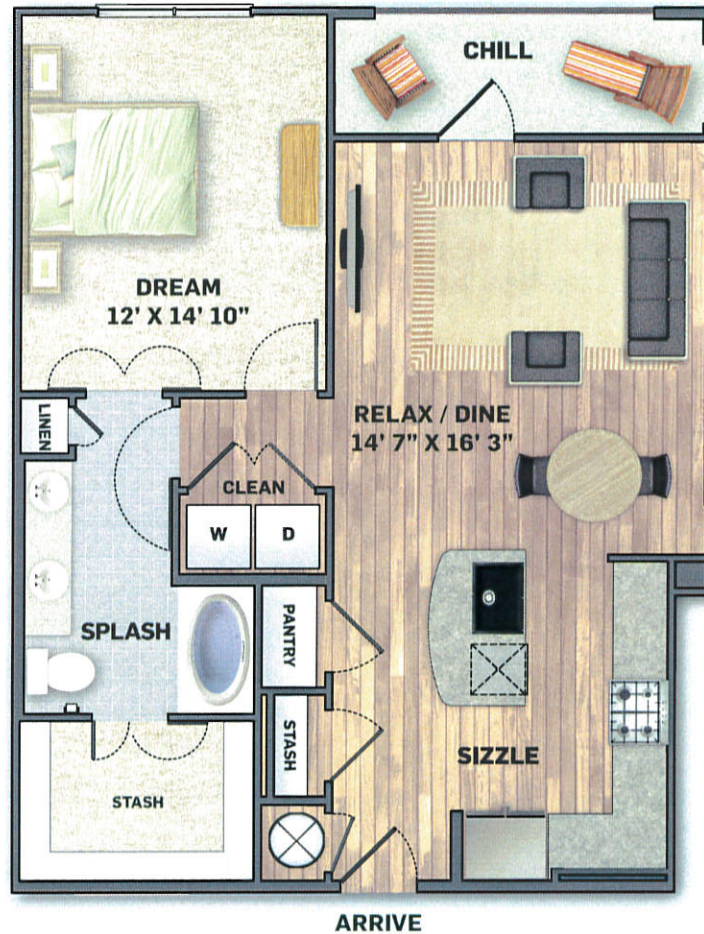

A3
 1 BEDROOM
 1 BATH
 872 SF

PATIO SIZE MAY VARY ON SELECT UNITS

6000 WEST RAYFORD ROAD | SPRING, TX. 77389 | 281 351-2711 | ALEXANAUBURNLAKES.COM