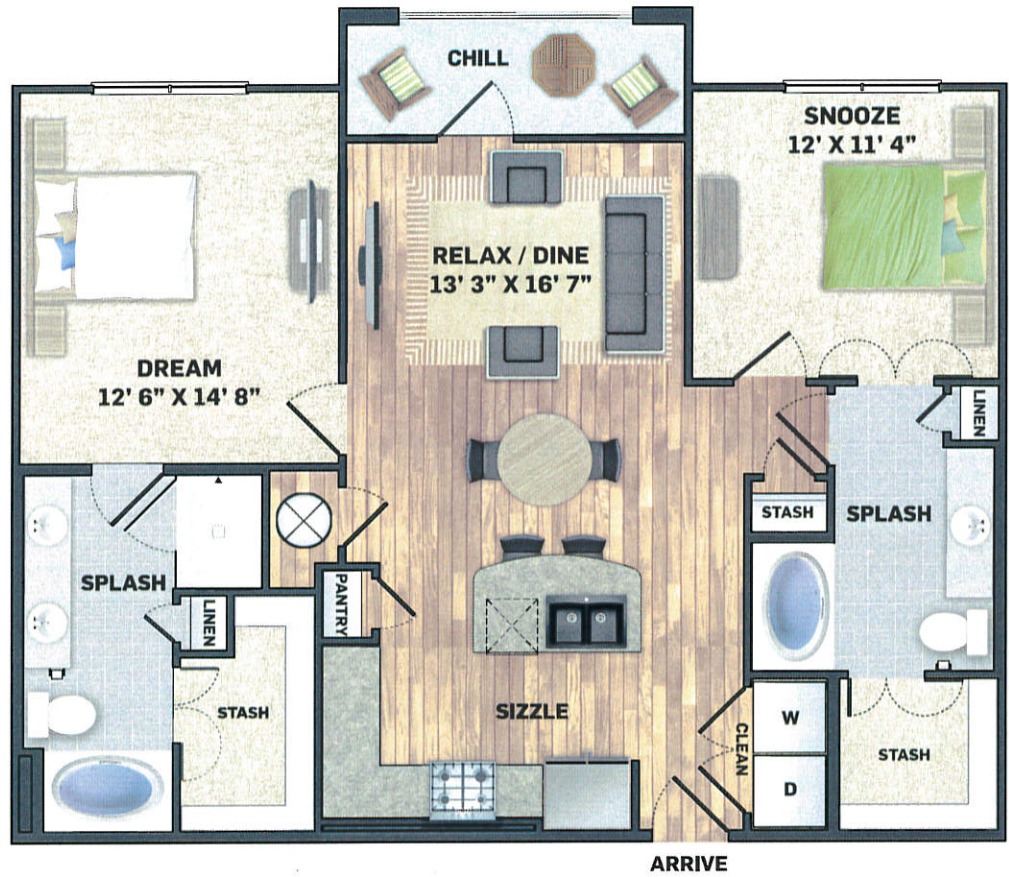

B1
 2 BEDROOM
 2 BATH
 1144-1170 SF

PATIO SIZE MAY VARY ON SELECT UNITS

6000 WEST RAYFORD ROAD | SPRING, TX. 77389 | 281 351-2711 | ALEXANAUBURNLAKES.COM